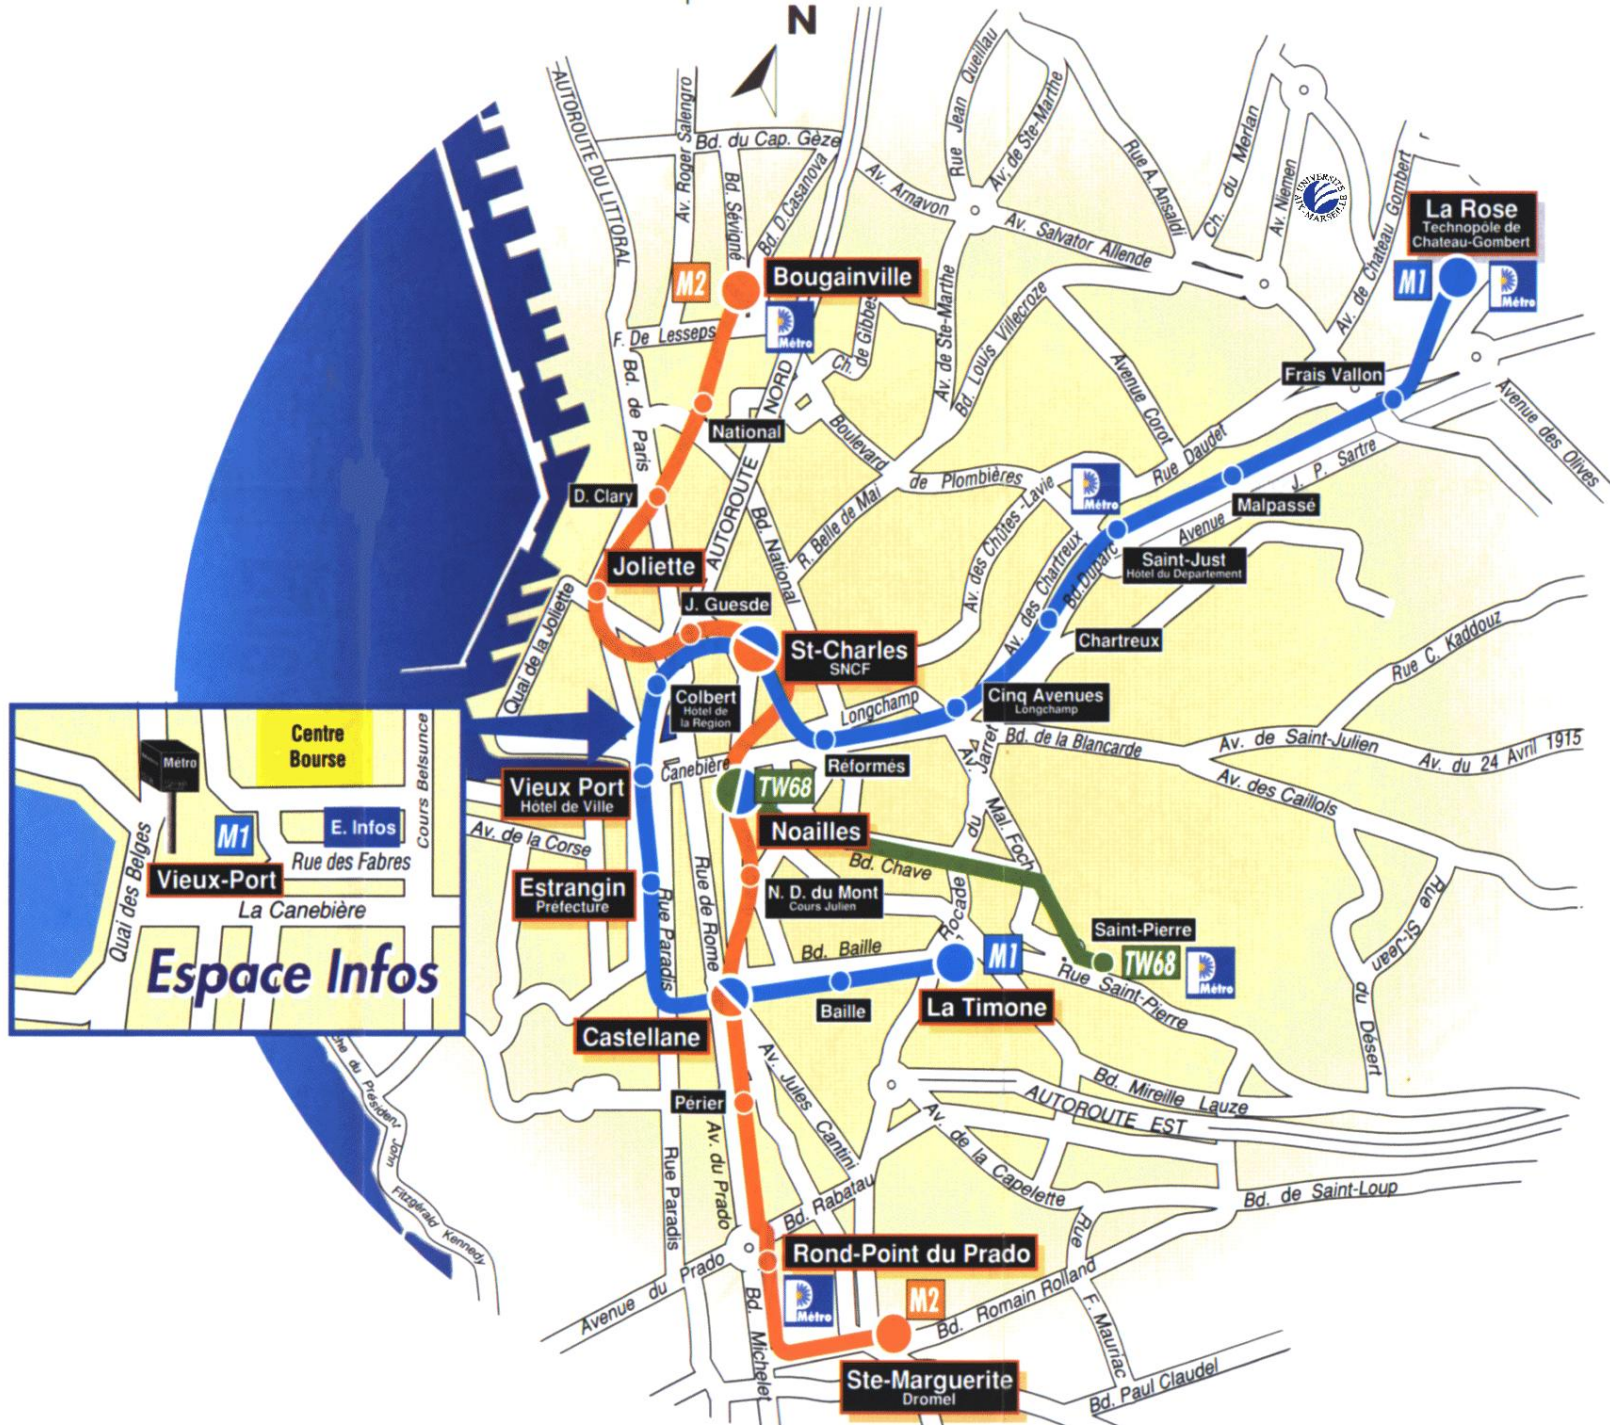

Laboratoire Chimie Provence
Site 'MADIREL'
13th district

Metro station 'La Rose'
Take the N° 3 bus from here to 'IUT' St Jérôme

Laboratoire Chimie Provence
Site 'MADIREL'
13th district

Bus stop IUT (opposite)

Entrance
Green metallic gates

Arrival bus stop IUT (opposite)

Laboratoire Chimie Provence
Site 'MADIREL'
13th district

Departure bus stop

Bus plan

Arrival bus stop IUT (opposite the lab)