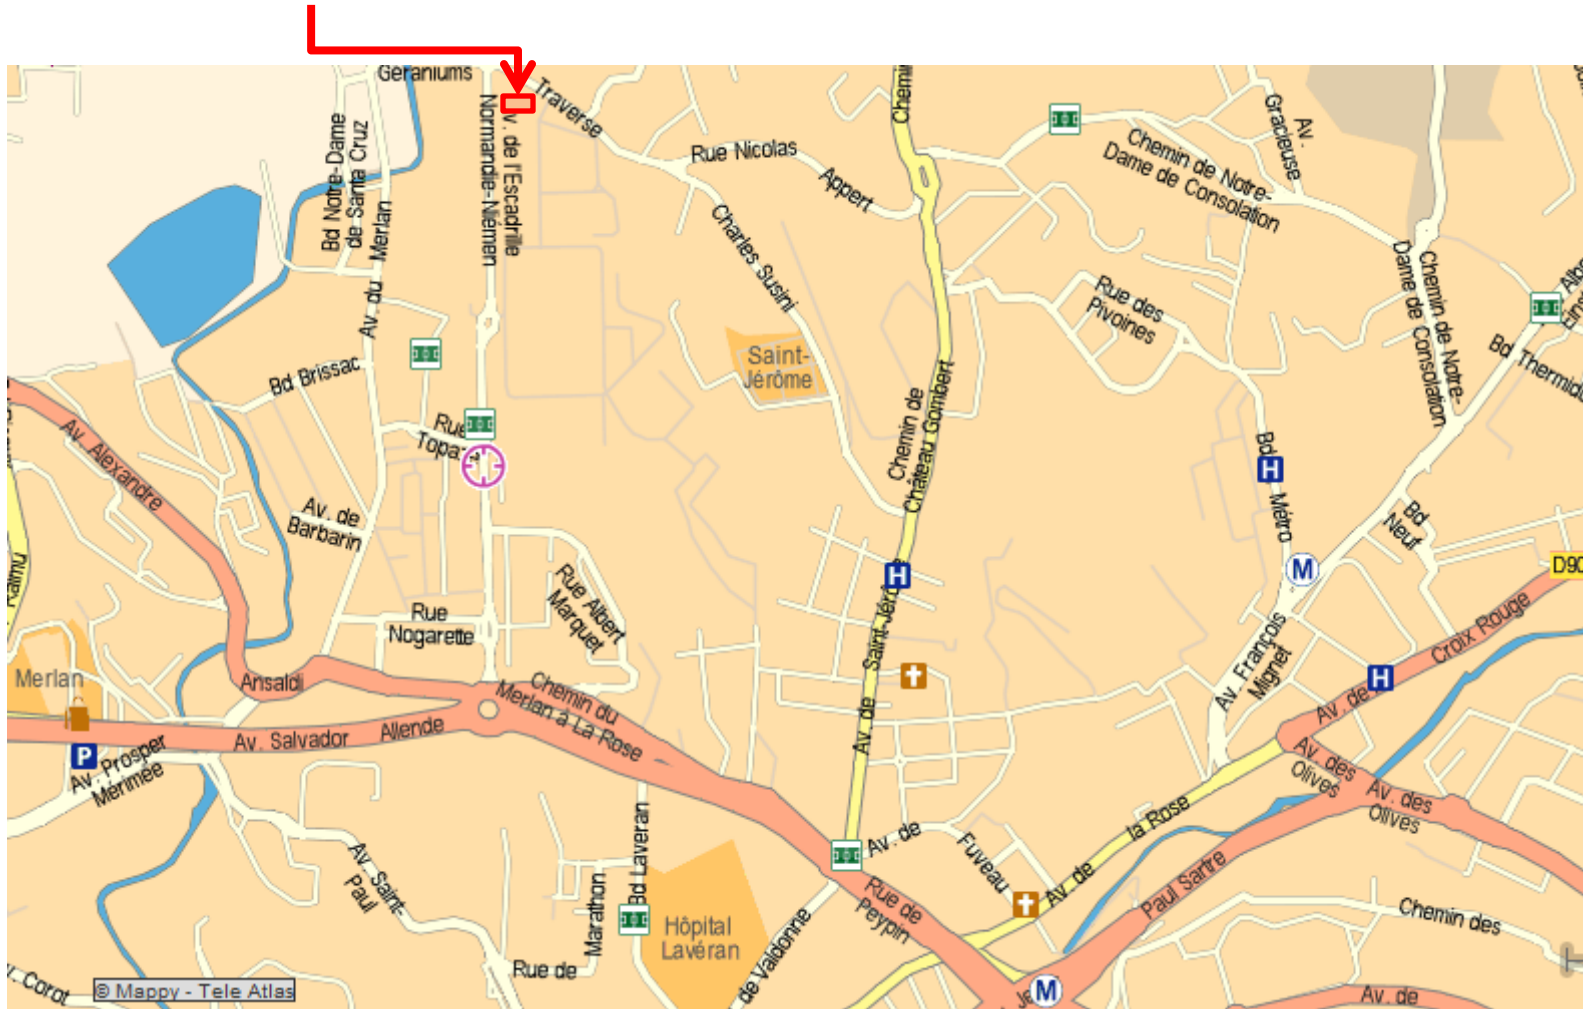

Laboratoire Chimie Provence
Site 'MADIREL'
13th district

Metro station 'La Rose'
Take the N° 3 bus from here to 'IUT' St Jérôme

Laboratoire Chimie Provence
Site 'MADIREL'
13th district

Bus stop IUT (opposite)

Entrance
Green metallic gates

Arrival bus stop IUT (opposite)

Laboratoire Chimie Provence
Site 'MADIREL'
13th district

Departure bus stop

Bus plan

Arrival bus stop IUT (opposite the lab)