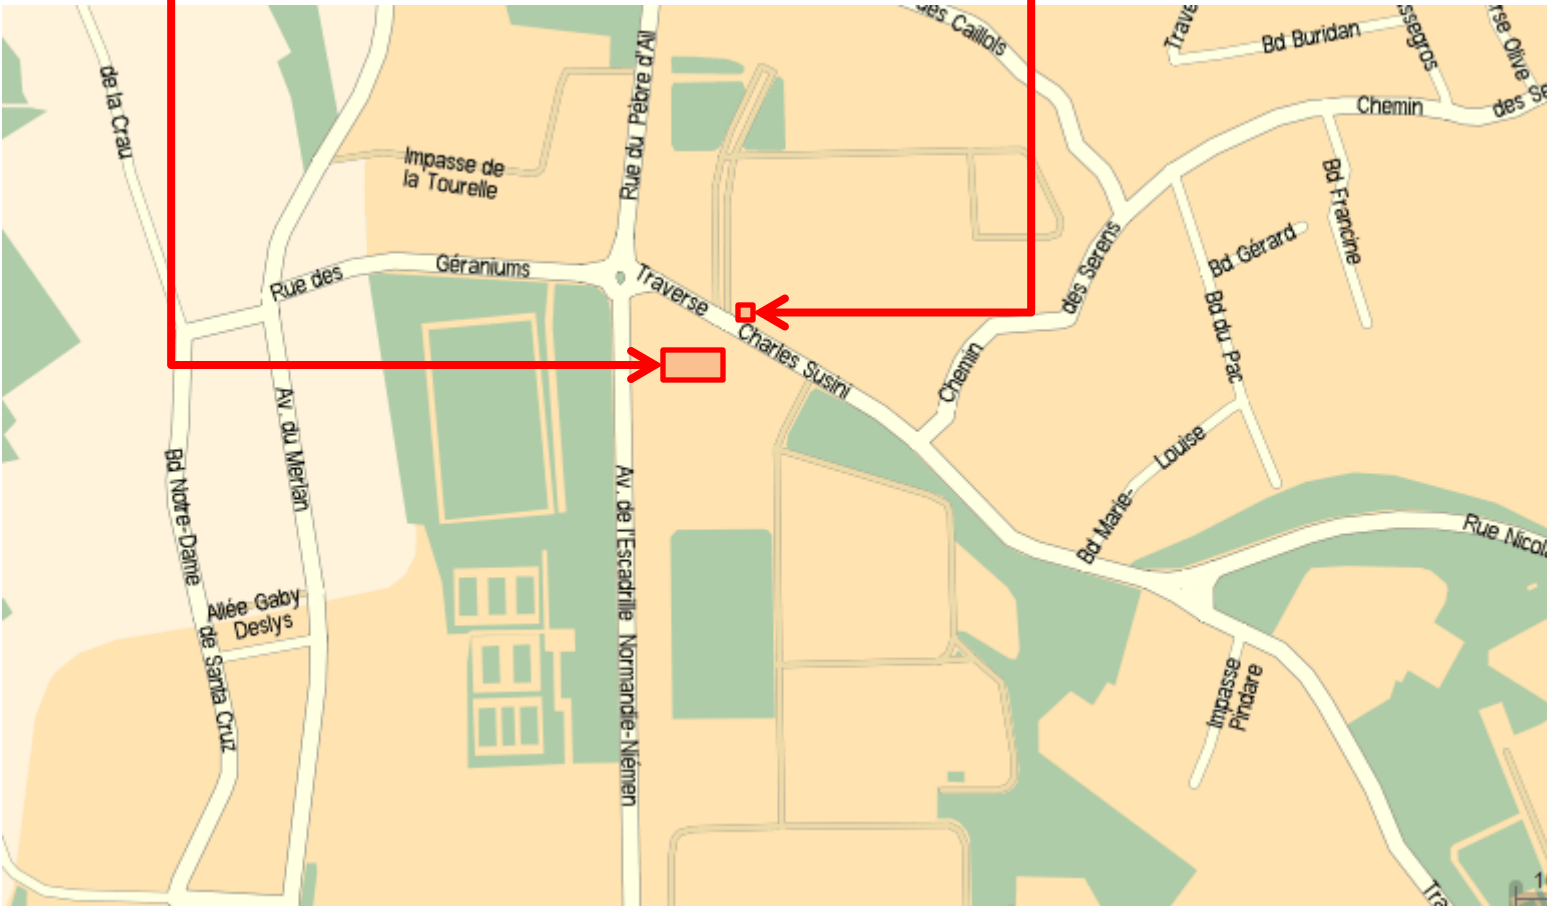

Laboratoire Chimie Provence
Site 'MADIREL'
13th district

Metro station 'La Rose'
Take the N° 3 bus from here to 'IUT' St Jérôme

Laboratoire Chimie Provence
Site 'MADIREL'
13th district

Bus stop IUT (opposite)

Entrance
Green metallic gates

Arrival bus stop IUT (opposite)

Laboratoire Chimie Provence
Site 'MADIREL'
13th district

Departure bus stop

Bus plan

Arrival bus stop IUT (opposite the lab)