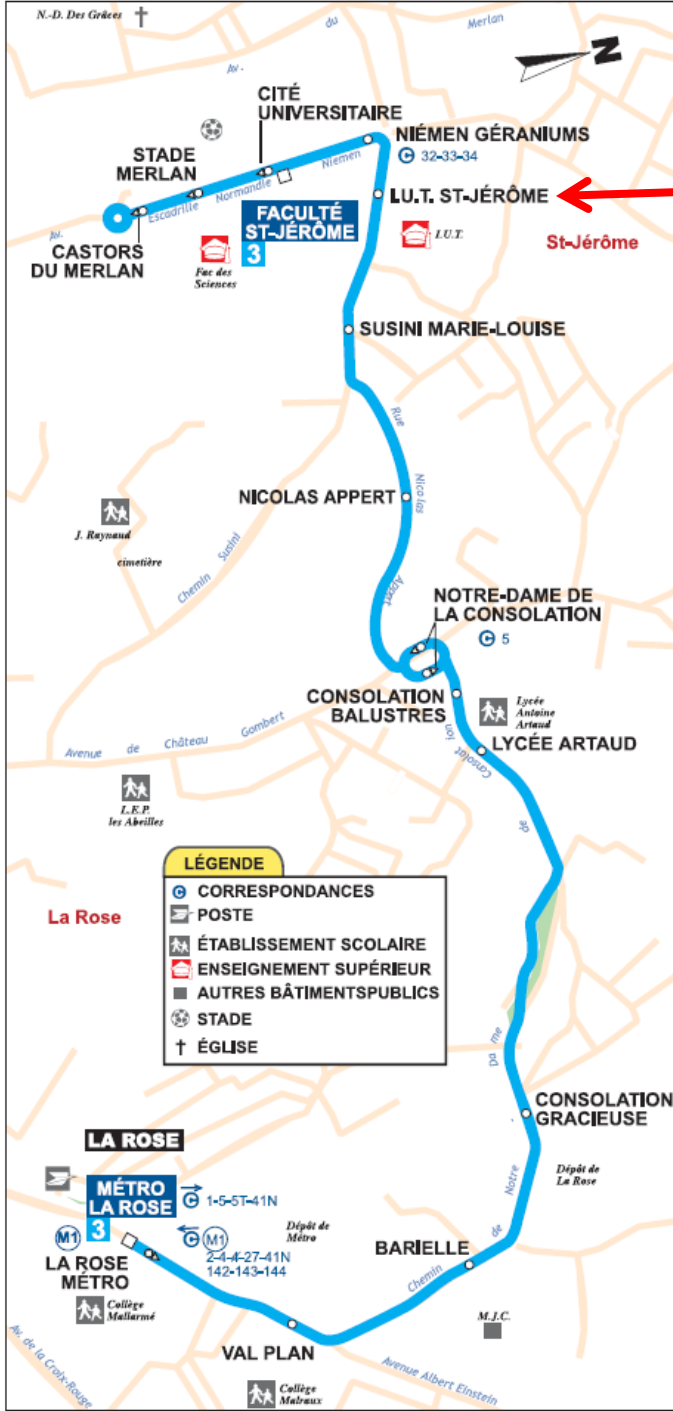

Laboratoire Chimie Provence
Site 'MADIREL'
13th district

Metro station 'La Rose'
Take the N° 3 bus from here to 'IUT' St Jérôme

Laboratoire Chimie Provence
Site 'MADIREL'
13th district

Bus stop IUT (opposite)

Entrance
Green metallic gates

Arrival bus stop IUT (opposite)

Laboratoire Chimie Provence
Site 'MADIREL'
13th district

Departure bus stop

Bus plan

Arrival bus stop IUT (opposite the lab)